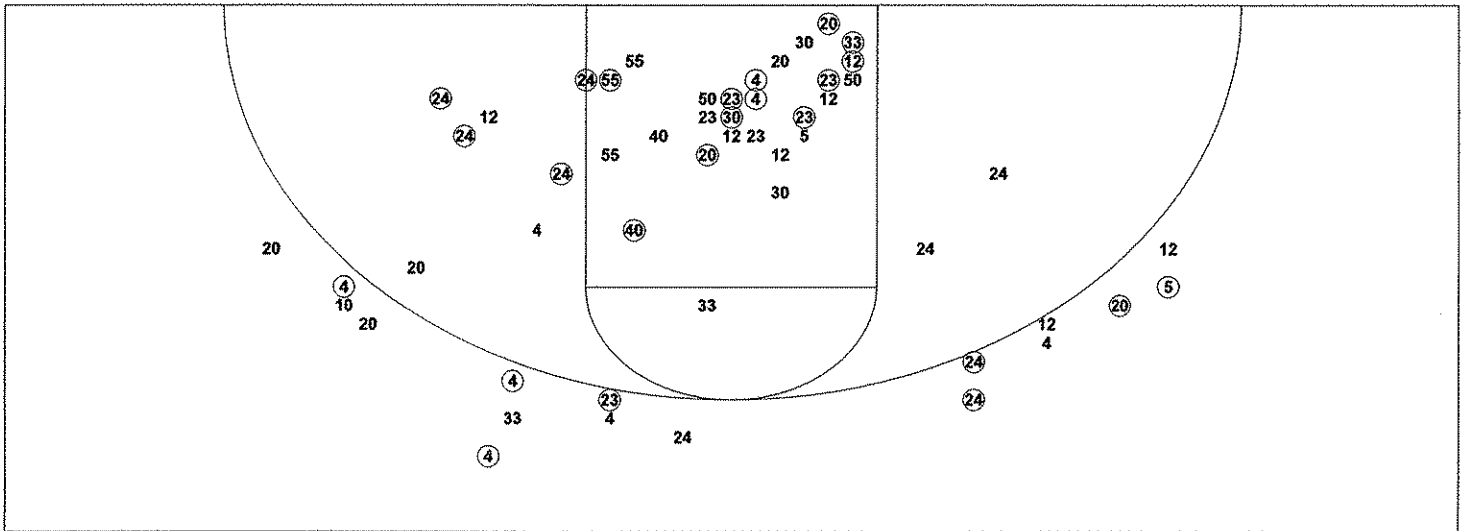

Scoring Distribution

Scoring Locations

2005 HOUCHENS INDUSTRIES/KHSAA GIRLS' SWEET 16 - TEAM SHOT CHART for the Iroquois Lady Raiders
Knott County Lady Patriots vs. Iroquois Lady Raiders
DATE: 03/24/2005 TIME: 9:10 pm CST SITE: Diddle Arena-Bowling Green, KY