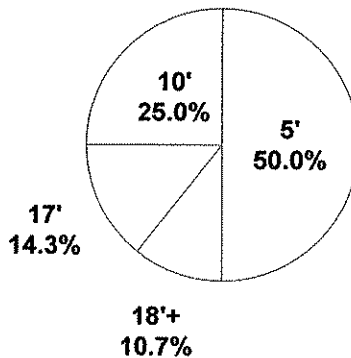

2005 HOUCHENS INDUSTRIES/KHSAA GIRLS' SWEET 16 - TEAM SHOT CHART for the Knott County Lady Patriots
Knott County Lady Patriots vs. Iroquois Lady Raiders
DATE: 03/24/2005 TIME: 9:10 pm CST SITE: Diddle Arena-Bowling Green, KY

Shot Summary	M/A	%	PTS
3Pt FG	3/22	13.6%	9
2Pt FG	25/57	43.9%	50
Layups - L	2/2	100.0%	4
Layups - R	6/7	85.7%	12
Dunks	0/0	0.0%	0
Putbacks	5/8	62.5%	10
Overall Shooting	28/79	35.4%	59
Free Throws	13/22	59.1%	13
Total Points			72

By Period	FG	FGA	FG%	3Pt	3PA	3P%	FT	FTA	FT%	PTS	ORB	DRB	TR	PF	AST	TO	BS	ST	P/S
1st Period	6	15	40.0	2	5	40.0	4	7	57.1	18	3	5	8	3	2	5	0	1	1.00
2nd Period	9	19	47.4	1	5	20.0	3	5	60.0	22	6	7	13	6	1	8	0	3	1.05
3rd Period	4	20	20.0	0	6	0.00	1	2	50.0	9	6	5	11	8	0	4	2	5	0.43
4th Period	9	25	36.0	0	6	0.00	5	8	62.5	23	8	3	11	3	4	3	1	4	0.79
Game	28	79	35.4	3	22	13.6	13	22	59.1	72	23	20	43	20	7	20	3	13	0.80

Scoring Breakdown

Scoring Range