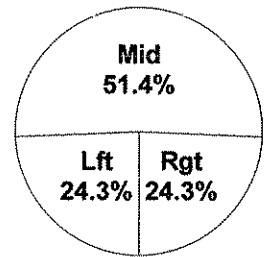

2005 HOUCHENS INDUSTRIES/KHSAA GIRLS' SWEET 16 - TEAM SHOT CHART for the Iroquois Lady Raiders
Knott County Lady Patriots vs. Iroquois Lady Raiders
DATE: 03/24/2005 TIME: 9:10 pm CST SITE: Diddle Arena-Bowling Green, KY

Shot Summary	M/A	%	PTS
3Pt FG	8/17	47.1%	24
2Pt FG	29/52	55.8%	58
Layups - L	3/3	100.0%	6
Layups - R	5/6	83.3%	10
Dunks	0/0	0.0%	0
Putbacks	5/7	71.4%	10
Overall Shooting	37/69	53.6%	82
Free Throws	16/25	64.0%	16
Total Points			98

By Period	FG	FGA	FG%	3Pt	3PA	3P%	FT	FTA	FT%	PTS	ORB	DRB	TR	PF	AST	TO	BS	ST	P/S
1st Period	10	20	50.0	1	4	25.0	4	5	80.0	25	5	7	12	7	6	4	0	4	1.14
2nd Period	9	18	50.0	3	6	50.0	5	8	62.5	26	3	5	8	3	3	4	0	5	1.18
3rd Period	6	15	40.0	1	2	50.0	3	6	50.0	16	6	11	17	3	1	8	0	3	0.89
4th Period	12	16	75.0	3	5	60.0	4	6	66.7	31	2	11	13	6	4	6	1	1	1.63
Game	37	69	53.6	8	17	47.1	16	25	64.0	98	16	34	50	19	14	22	1	13	1.21

Scoring Breakdown

Scoring Range