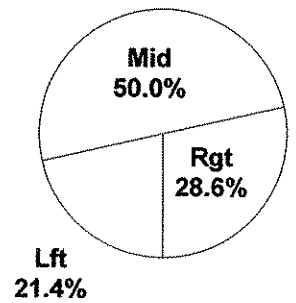

By Period	FG	FGA	FG%	3Pt	3PA	3P%	FT	FTA	FT%	PTS	ORB	DRB	TR	PF	AST	TO	BS	ST	P/S
1st Period	6	15	40.0	2	5	40.0	4	7	57.1	18	3	5	8	3	2	5	0	1	1.00
2nd Period	9	19	47.4	1	5	20.0	3	5	60.0	22	6	7	13	6	1	8	0	3	1.05
3rd Period	4	20	20.0	0	6	0.00	1	2	50.0	9	6	5	11	8	0	4	2	5	0.43
4th Period	9	25	36.0	0	6	0.00	5	8	62.5	23	8	3	11	3	4	3	1	4	0.79
Game	28	79	35.4	3	22	13.6	13	22	59.1	72	23	20	43	20	7	20	3	13	0.80

Scoring Breakdown