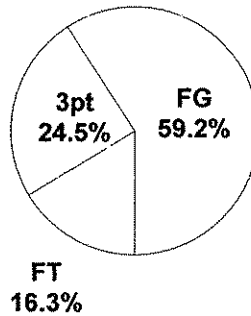

Shot Summary	M/A	%	PTS
3Pt FG	8/17	47.1%	24
2Pt FG	29/52	55.8%	58
Layups - L	3/3	100.0%	6
Layups - R	5/6	83.3%	10
Dunks	0/0	0.0%	0
Putbacks	5/7	71.4%	10
Overall Shooting	37/69	53.6%	82
Free Throws	16/25	64.0%	16
Total Points			98