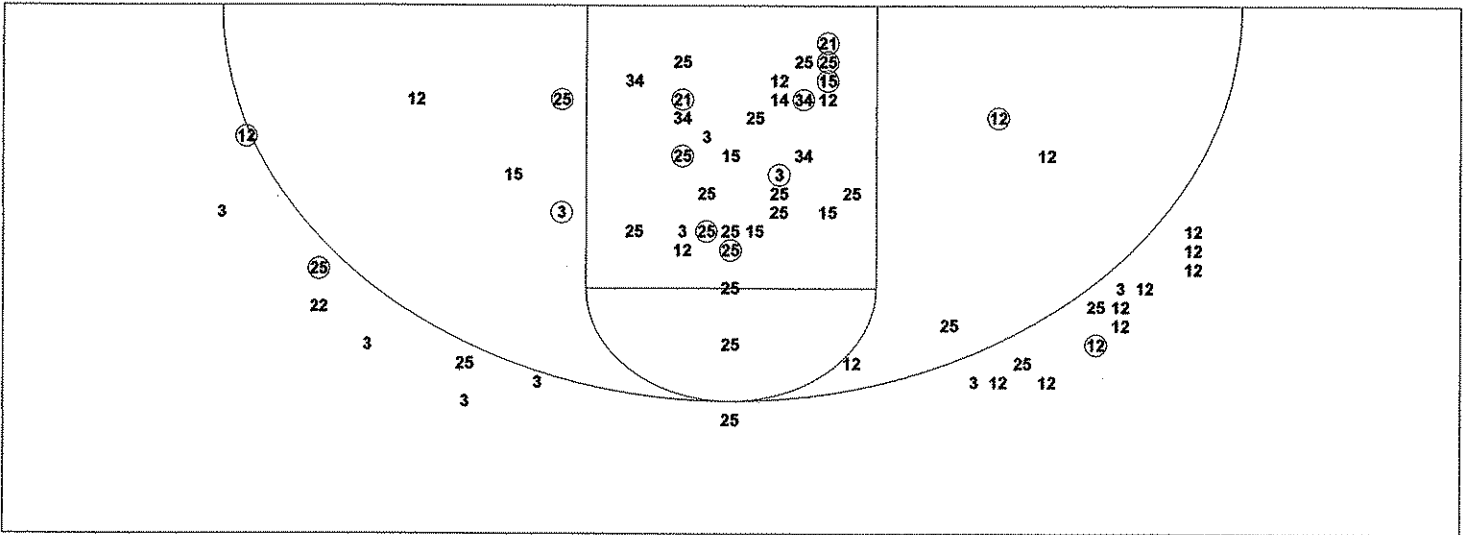

Scoring Distribution

Scoring Locations

2005 HOUCHENS INDUSTRIES/KHSAA GIRLS' SWEET 16 - TEAM SHOT CHART for the Knott County Lady Patriots
Knott County Lady Patriots vs. Iroquois Lady Raiders
DATE: 03/24/2005 TIME: 9:10 pm CST SITE: Diddle Arena-Bowling Green, KY