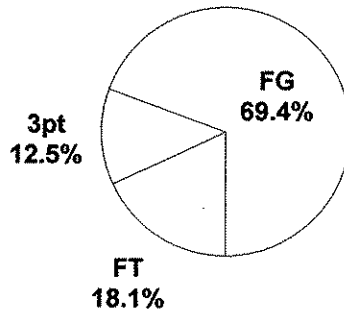

Shot Summary	M/A	%	PTS
3Pt FG	3/22	13.6%	9
2Pt FG	25/57	43.9%	50
Layups - L	2/2	100.0%	4
Layups - R	6/7	85.7%	12
Dunks	0/0	0.0%	0
Putbacks	5/8	62.5%	10
Overall Shooting	28/79	35.4%	59
Free Throws	13/22	59.1%	13
Total Points			72